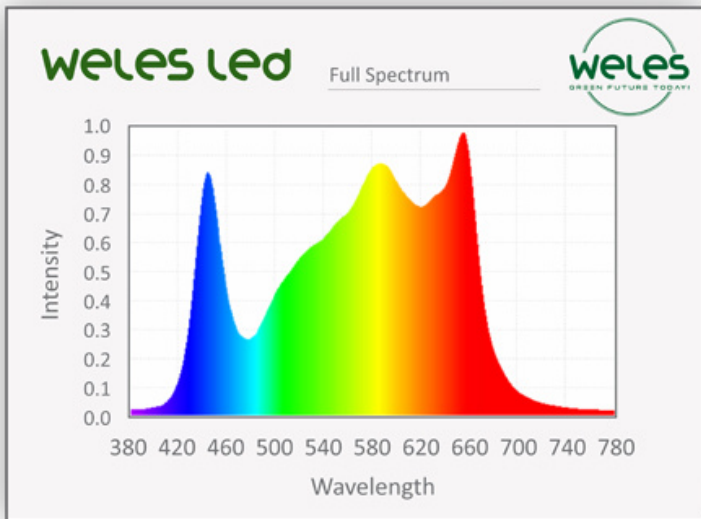

WELES LED

LED GROW
LIGHTING

WLA-720W-FS

One **WELES** WLA-720W-FS fixture contains eight light bars each 90W.

ADVANTAGES OF WELES LED Grow Lighting

Our **Full Spectrum** is an enriched white spectrum that takes the best of HPS and Metal Halide strategies and improves upon them by boosting the red and blue wavelengths. Designed to grow the way you're used to, without the high energy bill.

Fixture Specifications	
Typical Photon Flux (PPF)	1870 $\mu\text{mol/s}$
Efficiency (PPE)	2.6 $\mu\text{mol/J}$
AC Input Power	720 Watt
AC Input Voltage	90-277V, 50/60Hz
Dimming Range	25-50-75-100%
Light Distribution	120°
Operating Temperature	-10 - 40 C
IP Rating	IP 65
LED Chip	Osram
Wavelength	3000K + 6000K + 660nm
Material	Aluminium
Net Weight	8.4 kg
Dimensions LxWxH	1160 x 1160 x 50 mm
Working Lifetime	50.000 hours
Warranty	3 years

Max Input Amperage by Voltage Service

Voltage	90V	180V	240V	277V
Amperage	8.8A	4.4A	3.3A	2.85A

weles.global

OSCONIQ S 3030

High Transmittance Waterproof Coating

Surface Temperature is below 60 C

Long lifespan, Independent driver