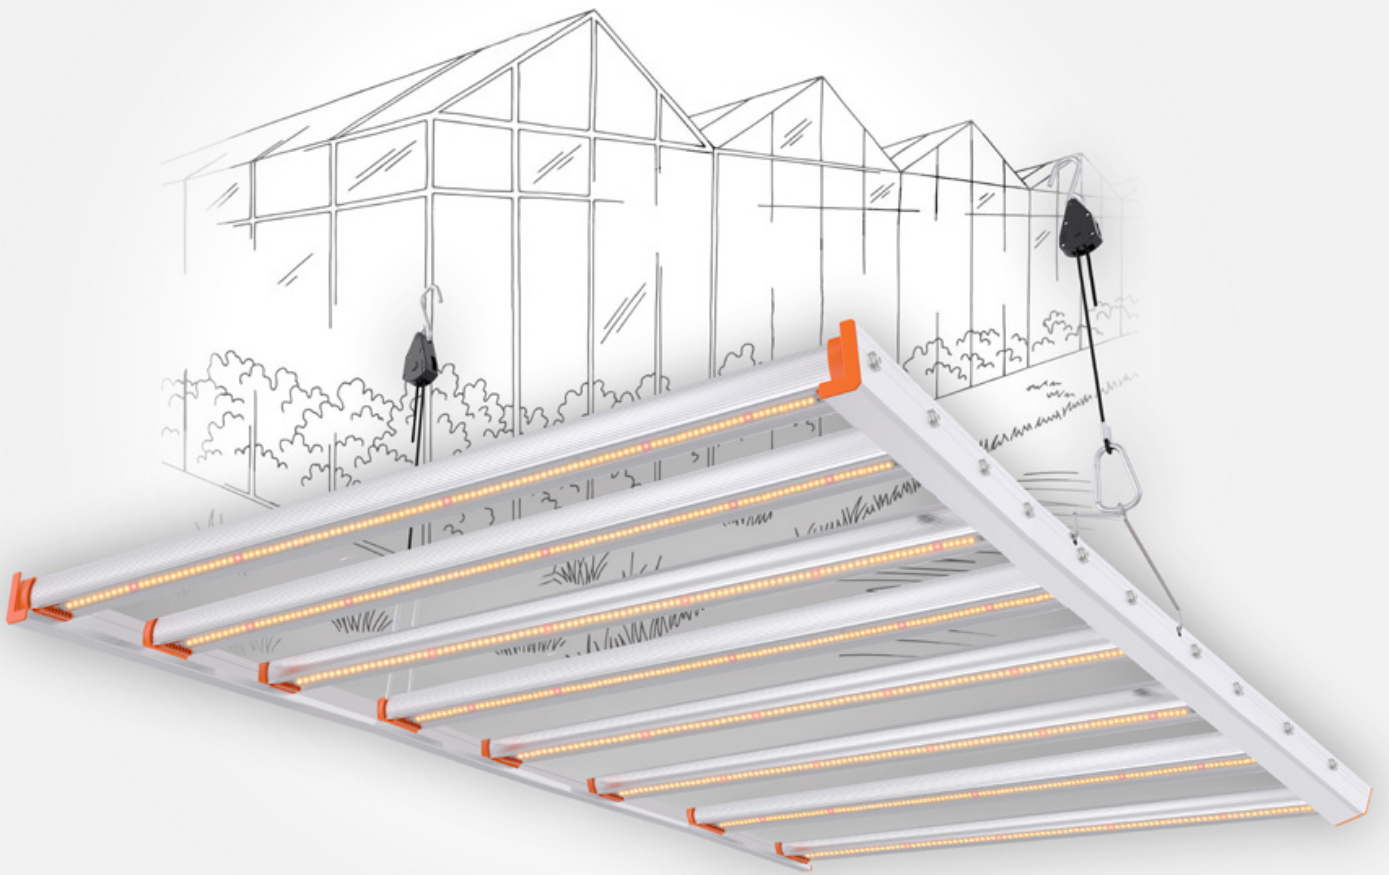

WELES LED

LED GROW
LIGHTING

WLA-720W-FS

One **WELES** WLA-720W-FS fixture contains eight light bars each 90W.

ADVANTAGES OF WELES LED Grow Lighting

Our **Full Spectrum** is an enriched white spectrum that takes the best of HPS and Metal Halide strategies and improves upon them by boosting the red and blue wavelengths. Designed to grow the way you're used to, without the high energy bill.

Fixture Specifications	
Typical Photon Flux (PPF)	1870 $\mu\text{mol/s}$
Efficiency (PPE)	2.6 $\mu\text{mol/J}$
AC Input Power	720 Watt
AC Input Voltage	90-277V, 50/60Hz
Dimming Range	25-50-75-100%
Light Distribution	120°
Operating Temperature	-10 - 40 C
IP Rating	IP 65
LED Chip	Osram
Wavelength	3000K + 6000K + 660nm
Material	Aluminium
Net Weight	8.4 kg
Dimensions LxWxH	1160 x 1160 x 50 mm
Working Lifetime	50.000 hours
Warranty	3 years

Max Input Amperage by Voltage Service

Voltage	90V	180V	240V	277V
Amperage	8.8A	4.4A	3.3A	2.85A

weles.global

OSCONIQ S 3030

High Transmittance Waterproof Coating

Surface Temperature is below 60 C

Long lifespan, Independent driver