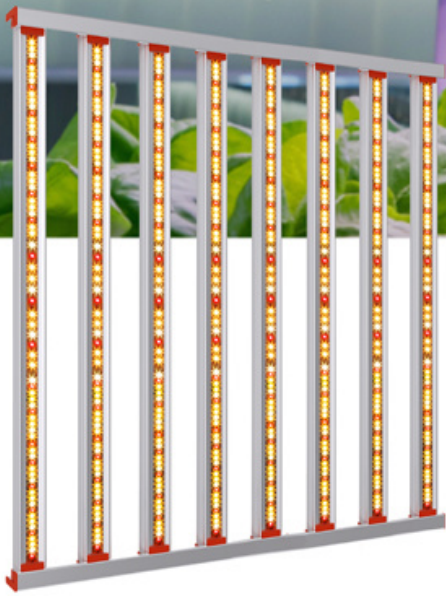

WELES LED

LED GROW
LIGHTING

WLA-720W-FS

One **WELES** WLA-720W-FS fixture contains eight light bars each 90W.

ADVANTAGES OF WELES LED Grow Lighting

Our **Full Spectrum** is an enriched white spectrum that takes the best of HPS and Metal Halide strategies and improves upon them by boosting the red and blue wavelengths. Designed to grow the way you're used to, without the high energy bill.

Fixture Specifications	
Typical Photon Flux (PPF)	1870 $\mu\text{mol/s}$
Efficiency (PPE)	2.6 $\mu\text{mol/J}$
AC Input Power	720 Watt
AC Input Voltage	90-277V, 50/60Hz
Dimming Range	25-50-75-100%
Light Distribution	120°
Operating Temperature	-10 - 40 C
IP Rating	IP 65
LED Chip	Osram
Wavelength	3000K + 6000K + 660nm
Material	Aluminium
Net Weight	8.4 kg
Dimensions LxWxH	1160 x 1160 x 50 mm
Working Lifetime	50.000 hours
Warranty	3 years

Max Input Amperage by Voltage Service

Voltage	90V	180V	240V	277V
Amperage	8.8A	4.4A	3.3A	2.85A

weles.global

OSCONIQ S 3030

High Transmittance Waterproof Coating

Surface Temperature is below 60 C

Long lifespan, Independent driver