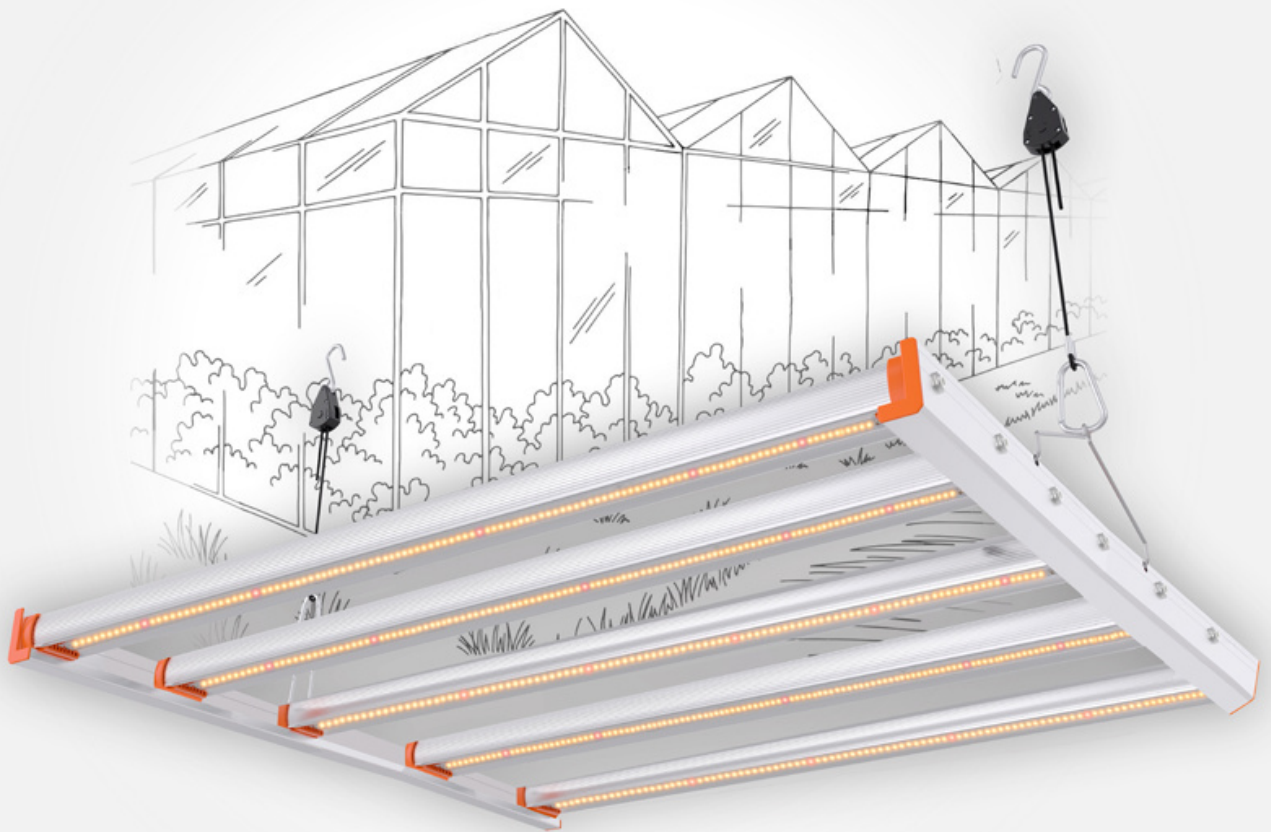

WELES LED

LED GROW
LIGHTING

One **WELES** WLA-450W-FS fixture contains five light bars each 90W.

WLA-450W-FS

ADVANTAGES OF WELES LED Grow Lighting

Our **Full Spectrum** is an enriched white spectrum that takes the best of HPS and Metal Halide strategies and improves upon them by boosting the red and blue wavelengths. Designed to grow the way you're used to, without the high energy bill.

Fixture Specifications

Typical Photon Flux (PPF)	1170 $\mu\text{mol/s}$
Efficiency (PPE)	2.6 $\mu\text{mol/J}$
AC Input Power	450 Watt
AC Input Voltage	90-277V, 50/60Hz
Dimming Range	25-50-75-100%
Light Distribution	120°
Operating Temperature	-10 - 40 C
IP Rating	IP 65
LED Chip	Osram
Wavelength	3000K + 6000K + 660nm
Material	Aluminium
Net Weight	5.3 kg
Dimensions LxWxH	1160 x 1160 x 50 mm
Working Lifetime	50.000 hours
Warranty	3 years

Max Input Amperage by Voltage Service

Voltage	90V	180V	240V	277V
Amperage	5.5A	2.75A	2.05A	1.78A

weles.global

OSCONIQ S 3030

High Transmittance Waterproof Coating

Surface Temperature is below 60 C

Long lifespan, Independent driver