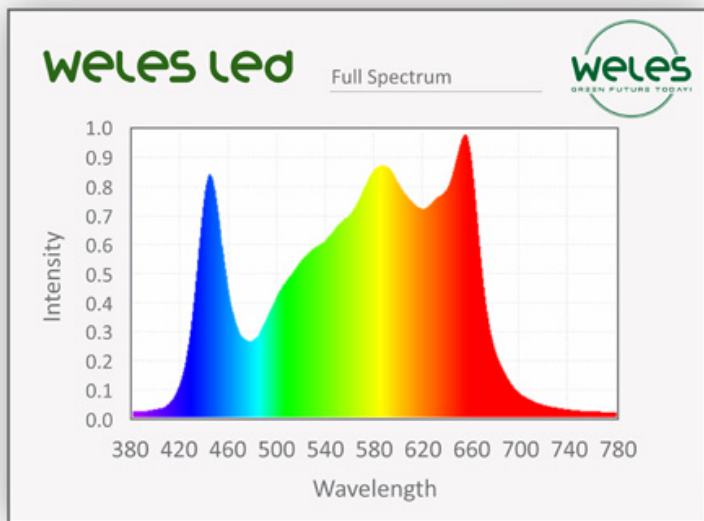

WELES LED

LED GROW
LIGHTING

One **WELES** WLA-450W-FS fixture contains five light bars each 90W.

WLA-450W-FS

ADVANTAGES OF WELES LED Grow Lighting

Our **Full Spectrum** is an enriched white spectrum that takes the best of HPS and Metal Halide strategies and improves upon them by boosting the red and blue wavelengths. Designed to grow the way you're used to, without the high energy bill.

Fixture Specifications

Typical Photon Flux (PPF)	1170 $\mu\text{mol/s}$
Efficiency (PPE)	2.6 $\mu\text{mol/J}$
AC Input Power	450 Watt
AC Input Voltage	90-277V, 50/60Hz
Dimming Range	25-50-75-100%
Light Distribution	120°
Operating Temperature	-10 - 40 C
IP Rating	IP 65
LED Chip	Osram
Wavelength	3000K + 6000K + 660nm
Material	Aluminium
Net Weight	5.3 kg
Dimensions LxWxH	1160 x 1160 x 50 mm
Working Lifetime	50.000 hours
Warranty	3 years

Max Input Amperage by Voltage Service

Voltage	90V	180V	240V	277V
Amperage	5.5A	2.75A	2.05A	1.78A

weles.global

OSCONIQ S 3030

High Transmittance Waterproof Coating

Surface Temperature is below 60 C

Long lifespan, Independent driver