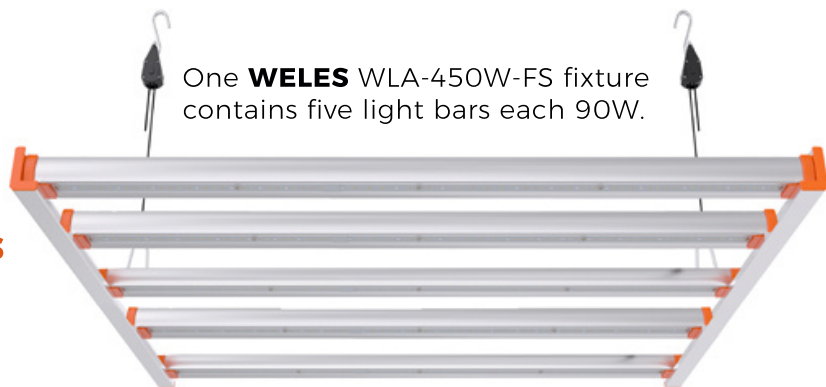

WELES LED

LED GROW
LIGHTING

One **WELES** WLA-450W-FS fixture contains five light bars each 90W.

WLA-450W-FS

ADVANTAGES OF WELES LED Grow Lighting

Our **Full Spectrum** is an enriched white spectrum that takes the best of HPS and Metal Halide strategies and improves upon them by boosting the red and blue wavelengths. Designed to grow the way you're used to, without the high energy bill.

Fixture Specifications

Typical Photon Flux (PPF)	1170 $\mu\text{mol/s}$
Efficiency (PPE)	2.6 $\mu\text{mol/J}$
AC Input Power	450 Watt
AC Input Voltage	90-277V, 50/60Hz
Dimming Range	25-50-75-100%
Light Distribution	120°
Operating Temperature	-10 - 40 C
IP Rating	IP 65
LED Chip	Osram
Wavelength	3000K + 6000K + 660nm
Material	Aluminium
Net Weight	5.3 kg
Dimensions LxWxH	1160 x 1160 x 50 mm
Working Lifetime	50.000 hours
Warranty	3 years

Max Input Amperage by Voltage Service

Voltage	90V	180V	240V	277V
Amperage	5.5A	2.75A	2.05A	1.78A

weles.global

OSCONIQ S 3030

High Transmittance Waterproof Coating

Surface Temperature is below 60 C

Long lifespan, Independent driver