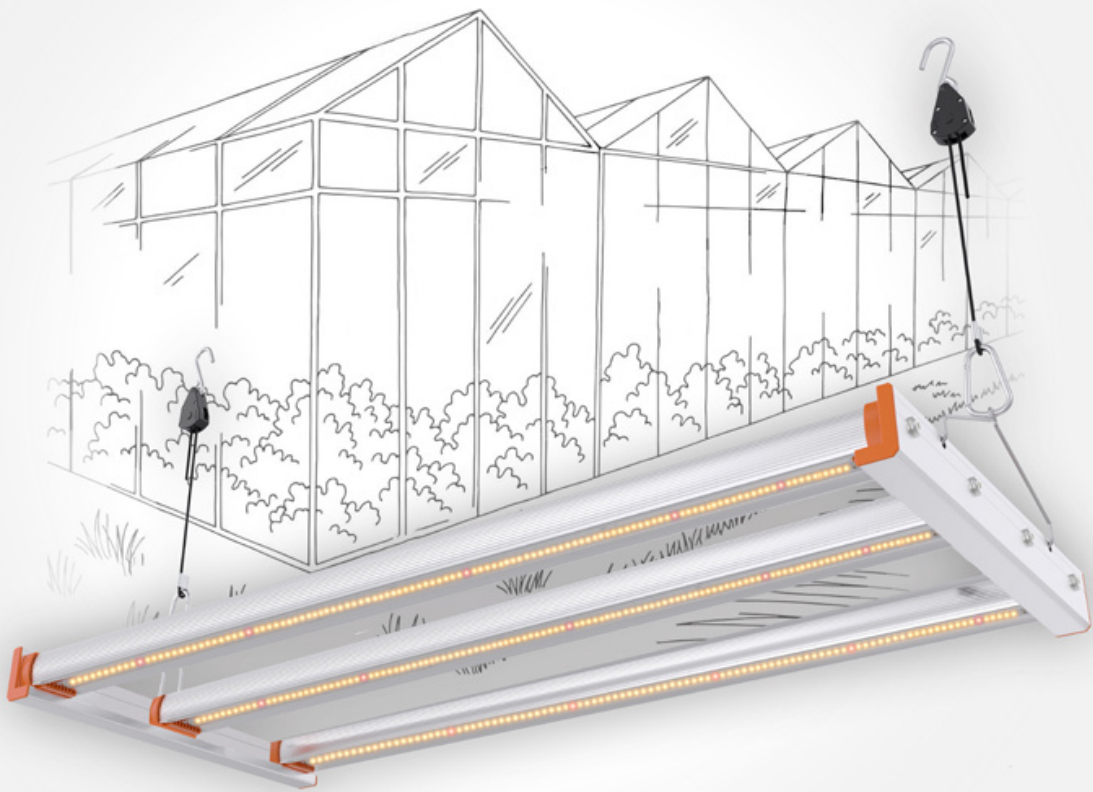

WELES LED

LED GROW
LIGHTING

WLA-270W-FS

One **WELES** WLA-270W-FS fixture contains three light bars each 90W.

ADVANTAGES OF WELES LED Grow Lighting

Our **Full Spectrum** is an enriched white spectrum that takes the best of HPS and Metal Halide strategies and improves upon them by boosting the red and blue wavelengths. Designed to grow the way you're used to, without the high energy bill.

Fixture Specifications

Typical Photon Flux (PPF)	702 $\mu\text{mol/s}$
Efficiency (PPE)	2.6 $\mu\text{mol/J}$
AC Input Power	270 Watt
AC Input Voltage	90-277V, 50/60Hz
Dimming Range	25-50-75-100%
Light Distribution	120°
Operating Temperature	-10 - 40 C
IP Rating	IP 65
LED Chip	Osram
Wavelength	3000K + 6000K + 660nm
Material	Aluminium
Net Weight	3.0 kg
Dimensions LxWxH	1160 x 580 x 50 mm
Working Lifetime	50.000 hours
Warranty	3 years

Max Input Amperage by Voltage Service

Voltage	90V	180V	240V	277V
Amperage	3.3A	1.65A	1.22A	1.07A

weles.global

OSCONIQ S 3030

High Transmittance Waterproof Coating

Surface Temperature is below 60 C

Long lifespan, Independent driver