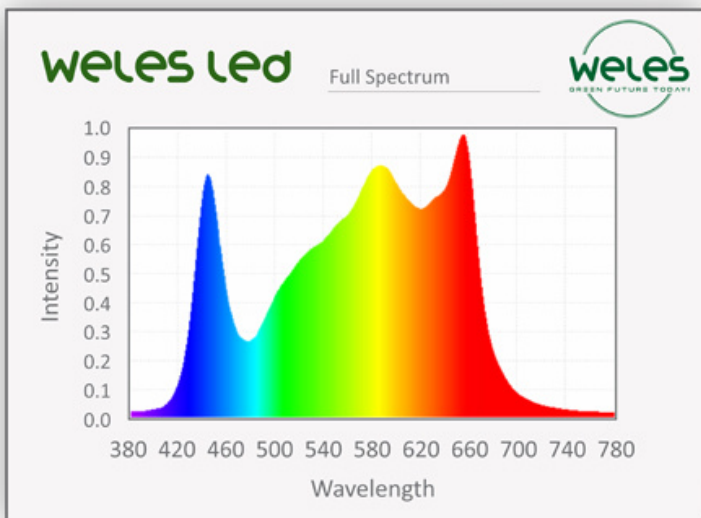

WELES LED

LED GROW
LIGHTING

WLA-270W-FS

One **WELES** WLA-270W-FS fixture contains three light bars each 90W.

ADVANTAGES OF WELES LED Grow Lighting

Our **Full Spectrum** is an enriched white spectrum that takes the best of HPS and Metal Halide strategies and improves upon them by boosting the red and blue wavelengths. Designed to grow the way you're used to, without the high energy bill.

Fixture Specifications

Typical Photon Flux (PPF)	702 $\mu\text{mol/s}$
Efficiency (PPE)	2.6 $\mu\text{mol/J}$
AC Input Power	270 Watt
AC Input Voltage	90-277V, 50/60Hz
Dimming Range	25-50-75-100%
Light Distribution	120°
Operating Temperature	-10 - 40 C
IP Rating	IP 65
LED Chip	Osram
Wavelength	3000K + 6000K + 660nm
Material	Aluminium
Net Weight	3.0 kg
Dimensions LxWxH	1160 x 580 x 50 mm
Working Lifetime	50.000 hours
Warranty	3 years

Max Input Amperage by Voltage Service

Voltage	90V	180V	240V	277V
Amperage	3.3A	1.65A	1.22A	1.07A

weles.global

OSCONIQ S 3030

High Transmittance Waterproof Coating

Surface Temperature is below 60 C

Long lifespan, Independent driver