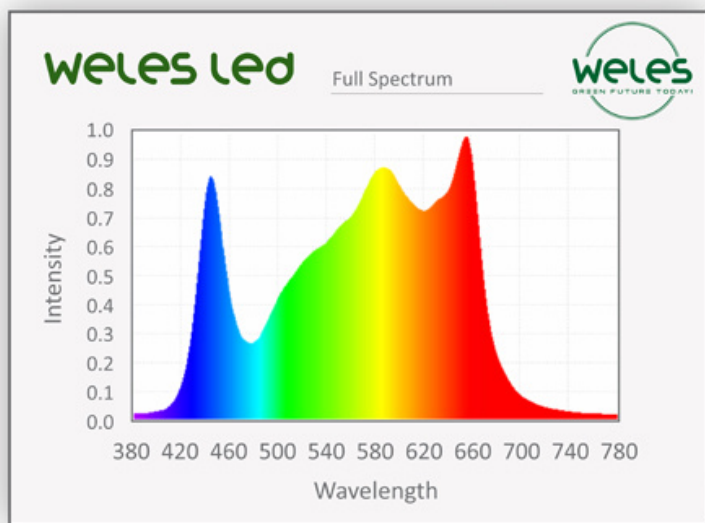

WELES LED

LED GROW
LIGHTING

WLA-180W-FS

One **WELES** WLA-180W-FS fixture contains two light bars each 90W.

ADVANTAGES OF WELES LED Grow Lighting

Our **Full Spectrum** is an enriched white spectrum that takes the best of HPS and Metal Halide strategies and improves upon them by boosting the red and blue wavelengths. Designed to grow the way you're used to, without the high energy bill.

Fixture Specifications	
Typical Photon Flux (PPF)	468 $\mu\text{mol/s}$
Efficiency (PPE)	2.6 $\mu\text{mol/J}$
AC Input Power	180 Watt
AC Input Voltage	90-277V, 50/60Hz
Dimming Range	25-50-75-100%
Light Distribution	120°
Operating Temperature	-10 - 40 C
IP Rating	IP 65
LED Chip	Osram
Wavelength	3000K + 6000K + 660nm
Material	Aluminium
Net Weight	2.1 kg
Dimensions LxWxH	1160 x 580 x 50 mm
Working Lifetime	50.000 hours
Warranty	3 years

Max Input Amperage by Voltage Service

Voltage	90V	180V	240V	277V
Amperage	2.2A	1.15A	0.83A	0.71A

weles.global

OSCONIQ S 3030

High Transmittance Waterproof Coating

Surface Temperature is below 60 C

Long lifespan, Independent driver