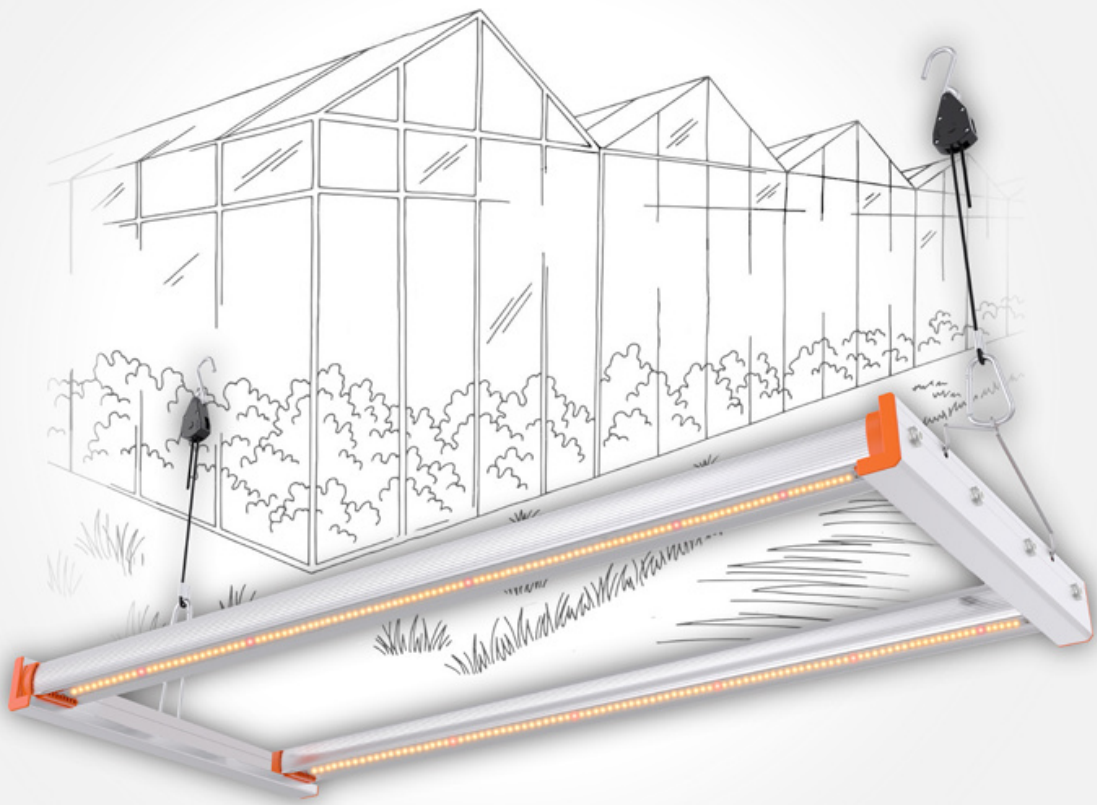

WELES LED

LED GROW
LIGHTING

WLA-180W-FS

One **WELES** WLA-180W-FS fixture contains two light bars each 90W.

ADVANTAGES OF WELES LED Grow Lighting

Our **Full Spectrum** is an enriched white spectrum that takes the best of HPS and Metal Halide strategies and improves upon them by boosting the red and blue wavelengths. Designed to grow the way you're used to, without the high energy bill.

Fixture Specifications	
Typical Photon Flux (PPF)	468 $\mu\text{mol/s}$
Efficiency (PPE)	2.6 $\mu\text{mol/J}$
AC Input Power	180 Watt
AC Input Voltage	90-277V, 50/60Hz
Dimming Range	25-50-75-100%
Light Distribution	120°
Operating Temperature	-10 - 40 C
IP Rating	IP 65
LED Chip	Osram
Wavelength	3000K + 6000K + 660nm
Material	Aluminium
Net Weight	2.1 kg
Dimensions LxWxH	1160 x 580 x 50 mm
Working Lifetime	50.000 hours
Warranty	3 years

Max Input Amperage by Voltage Service

Voltage	90V	180V	240V	277V
Amperage	2.2A	1.15A	0.83A	0.71A

weles.global

OSCONIQ S 3030

High Transmittance Waterproof Coating

Surface Temperature is below 60 C

Long lifespan, Independent driver