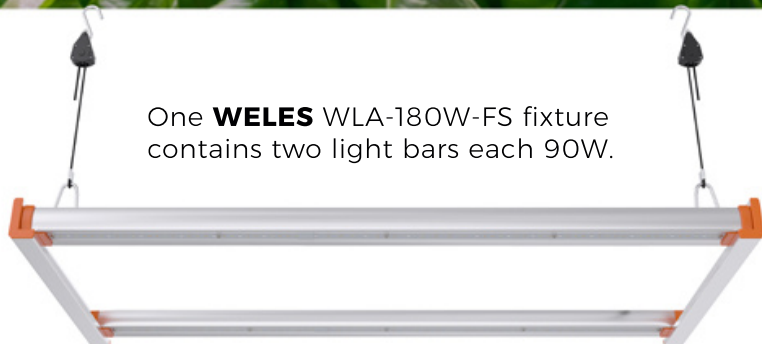

WELES LED

LED GROW
LIGHTING

WLA-180W-FS

One **WELES** WLA-180W-FS fixture contains two light bars each 90W.

ADVANTAGES OF WELES LED Grow Lighting

Our **Full Spectrum** is an enriched white spectrum that takes the best of HPS and Metal Halide strategies and improves upon them by boosting the red and blue wavelengths. Designed to grow the way you're used to, without the high energy bill.

Fixture Specifications	
Typical Photon Flux (PPF)	468 $\mu\text{mol/s}$
Efficiency (PPE)	2.6 $\mu\text{mol/J}$
AC Input Power	180 Watt
AC Input Voltage	90-277V, 50/60Hz
Dimming Range	25-50-75-100%
Light Distribution	120°
Operating Temperature	-10 - 40 C
IP Rating	IP 65
LED Chip	Osram
Wavelength	3000K + 6000K + 660nm
Material	Aluminium
Net Weight	2.1 kg
Dimensions LxWxH	1160 x 580 x 50 mm
Working Lifetime	50.000 hours
Warranty	3 years

Max Input Amperage by Voltage Service

Voltage	90V	180V	240V	277V
Amperage	2.2A	1.15A	0.83A	0.71A

weles.global

OSCONIQ S 3030

High Transmittance Waterproof Coating

Surface Temperature is below 60 C

Long lifespan, Independent driver